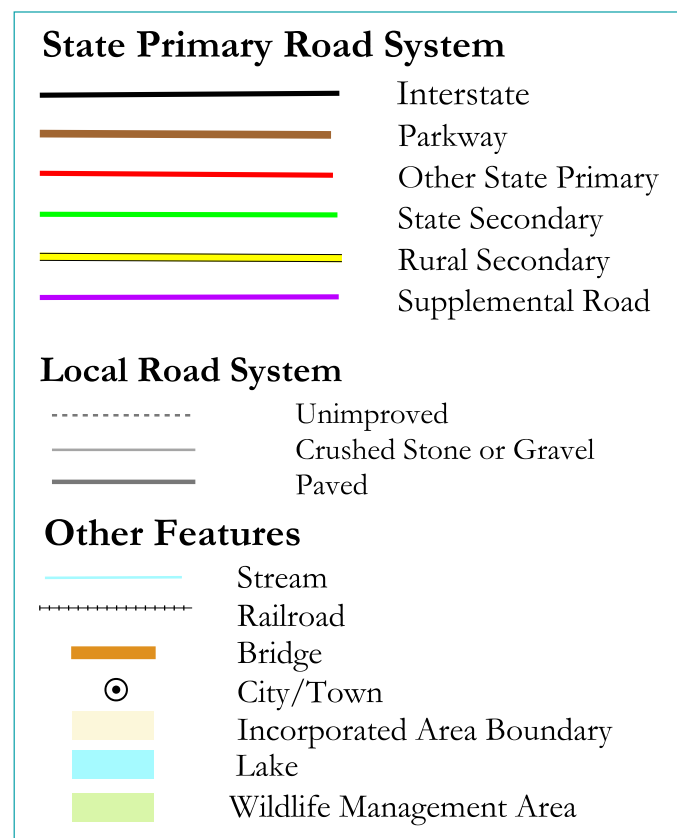

CRESTWOOD / PEE WEE VALLEY

LA GRANGE

OLDHAM COUNTY KENTUCKY

State Primary Road System

Last Map Revision: 01/22/03
Last Official Order Change: 07/16/02

Kentucky Transportation Cabinet
Department of Highways
Division of Planning

Kentucky State Plane Coordinate System (NAD-83)
All road centerlines collected using GPS technology