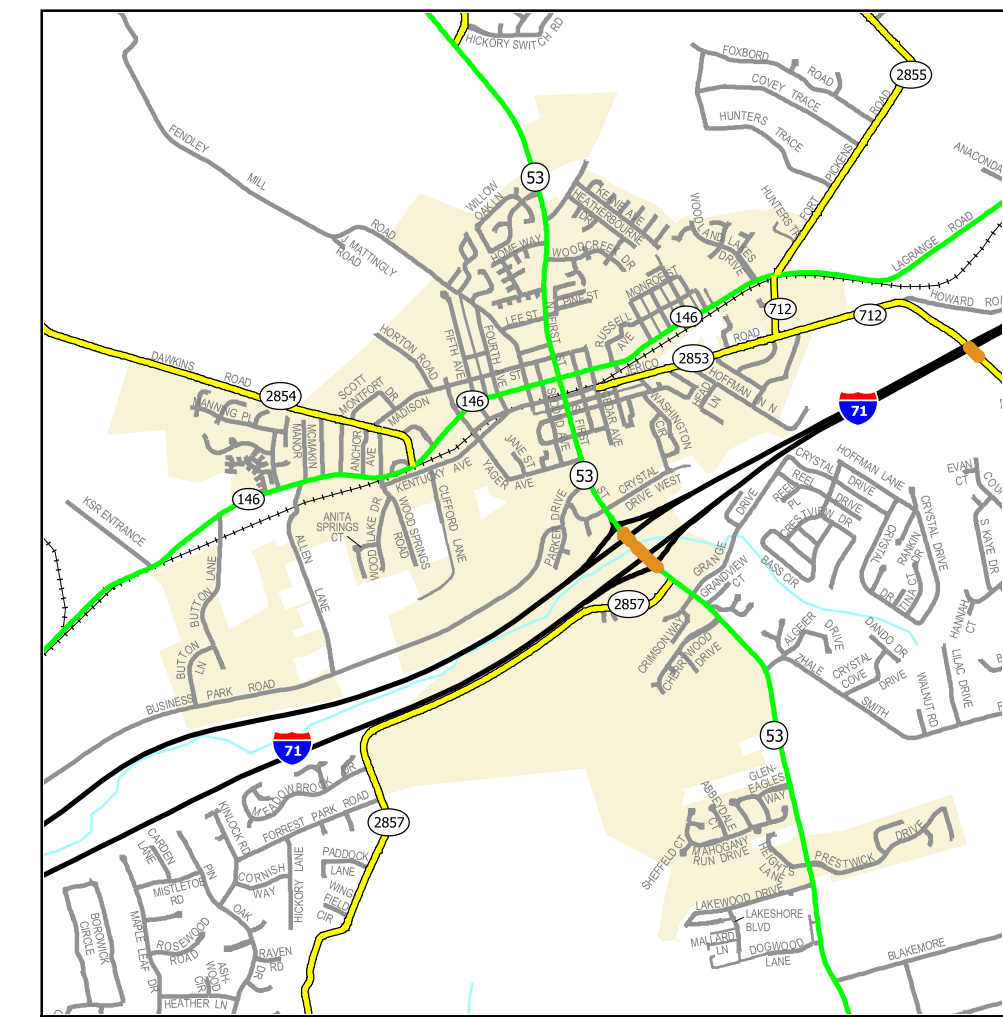

CRESTWOOD / PEE WEE VALLEY

LA GRANGE

OLDHAM COUNTY KENTUCKY

State Primary Road System

Last Map Revision: 01/22/03
Last Official Order Change: 07/16/02

Kentucky Transportation Cabinet
Department of Highways
Division of Planning

Kentucky State Plane Coordinate System (NAD-83)
All road centerlines collected using GPS technology