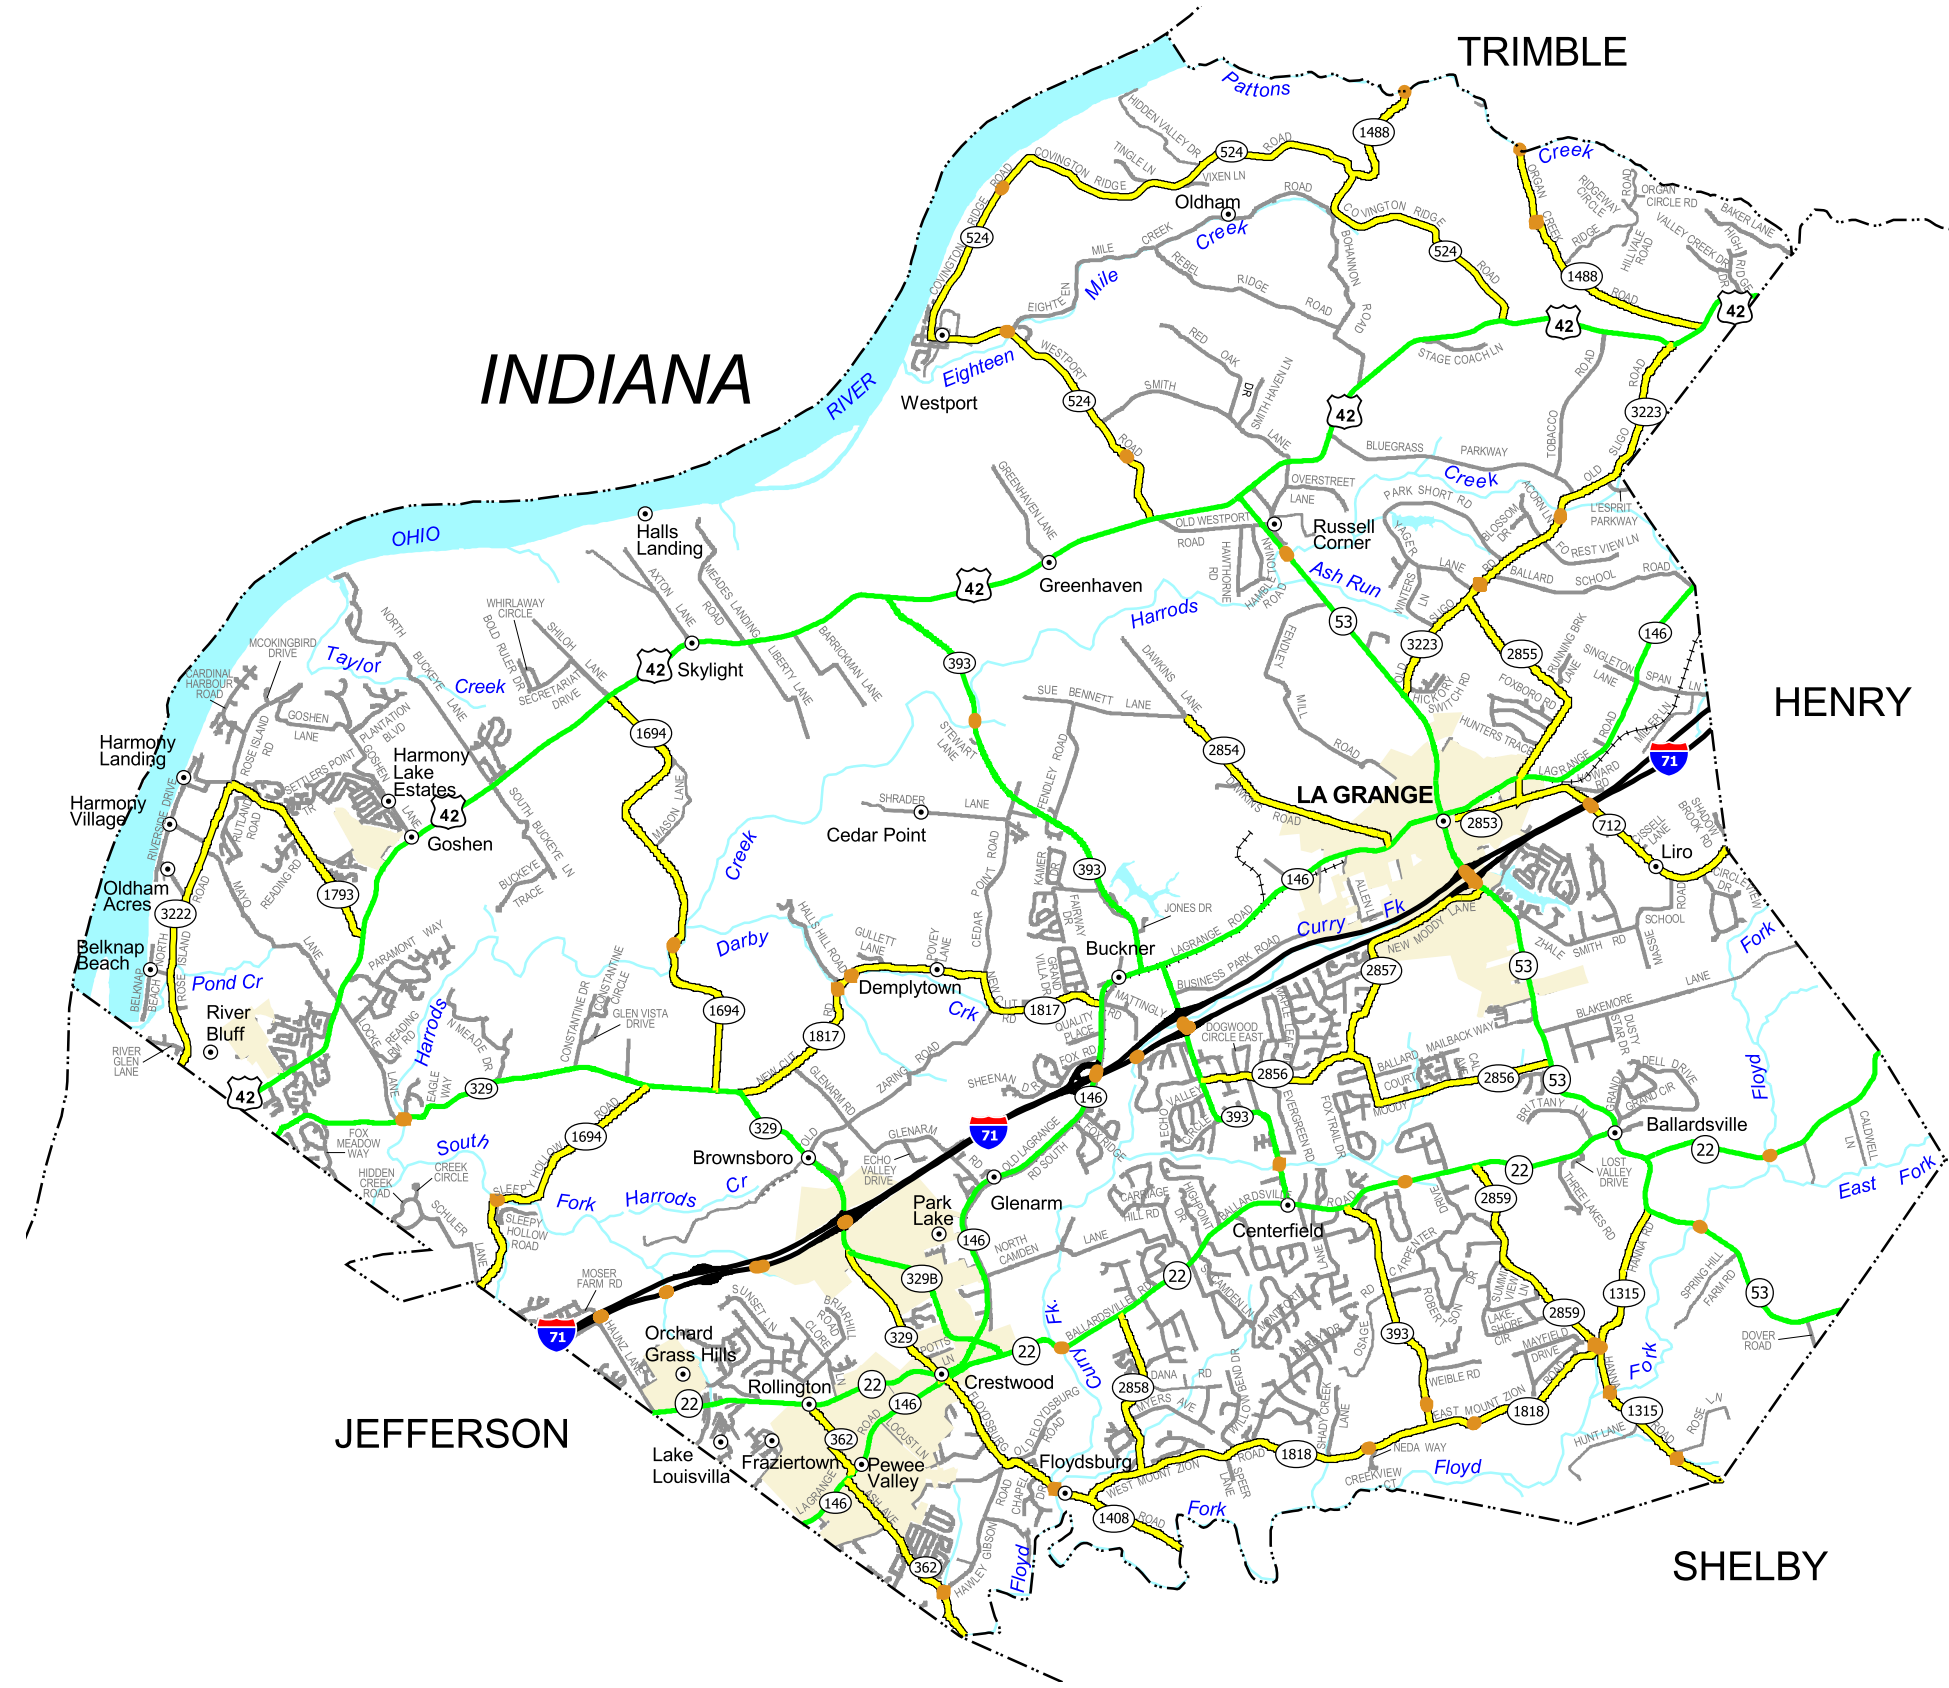

CRESTWOOD / PEE WEE VALLEY

LA GRANGE

OLDHAM COUNTY KENTUCKY

State Primary Road System

Last Map Revision: 01/22/03
Last Official Order Change: 07/16/02

Kentucky Transportation Cabinet
Department of Highways
Division of Planning

Kentucky State Plane Coordinate System (NAD-83)
All road centerlines collected using GPS technology